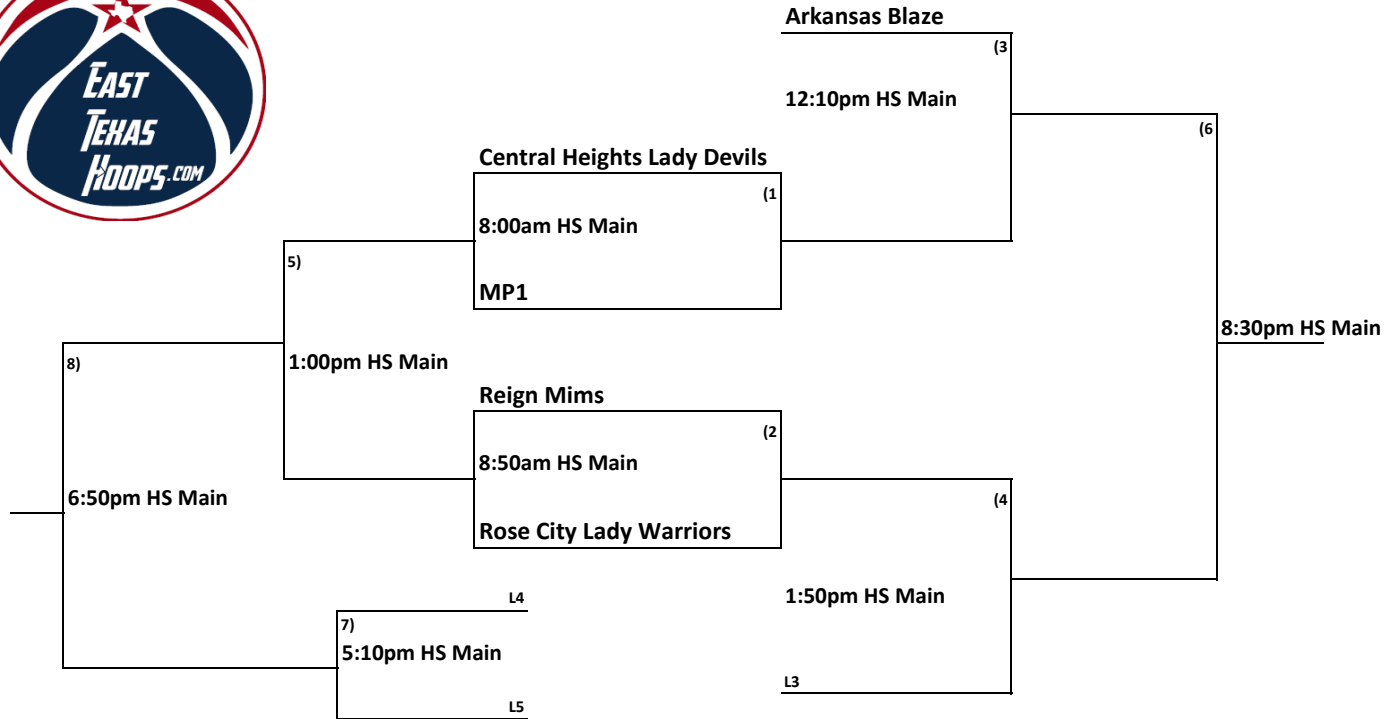

Varsity Girls

**EACH TEAM PROVIDES THEIR OWN BASKETBALLS
EACH TEAM PROVIDES EITHER A CLOCK KEEPER OR BOOK KEEPER**

Main = JR High Main gym
 AUX = Jr High Auxiliary Gym
 HS main = HIGH School Main
 HS Side = High School Side Court
 HS OLD = High School old gym
 PE = PE Wallace