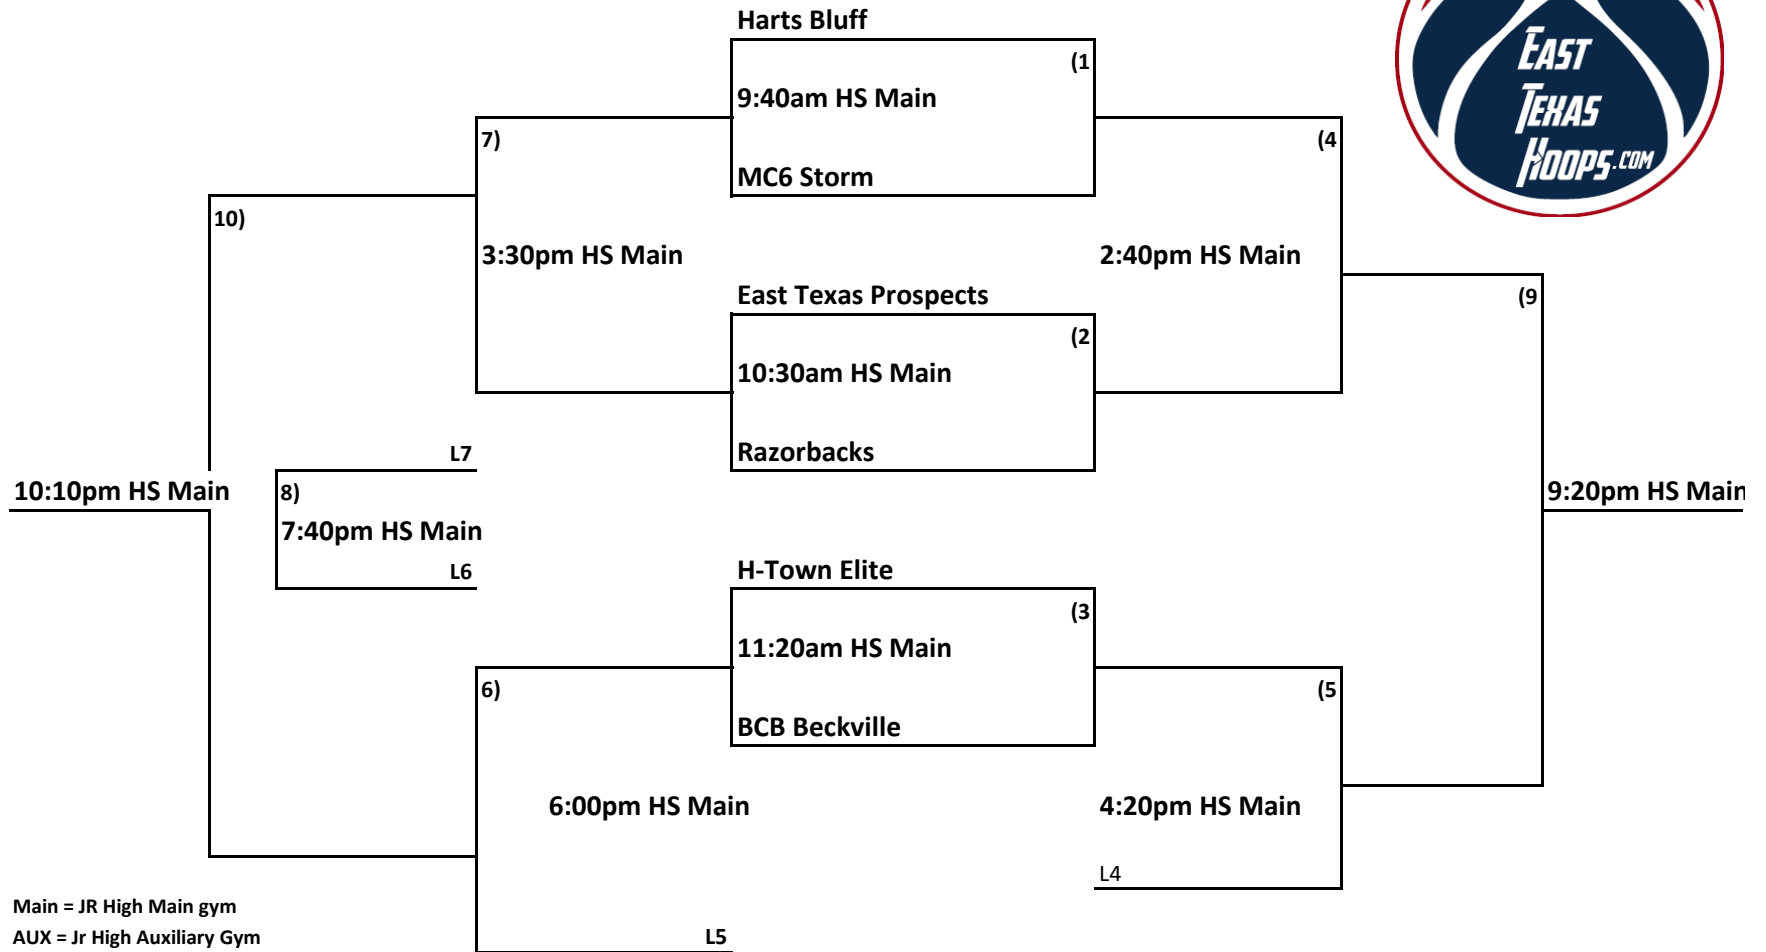

Varsity Boys

Main = JR High Main gym
 AUX = Jr High Auxiliary Gym
 HS main = HIGH School Main
 HS Side = High School Side Court
 HS OLD = High School old gym
 PE = PE Wallace

EACH TEAM PROVIDES THEIR OWN BASKETBALLS
EACH TEAM PROVIDES EITHER A CLOCK KEEPER OR BOOK KEEPER