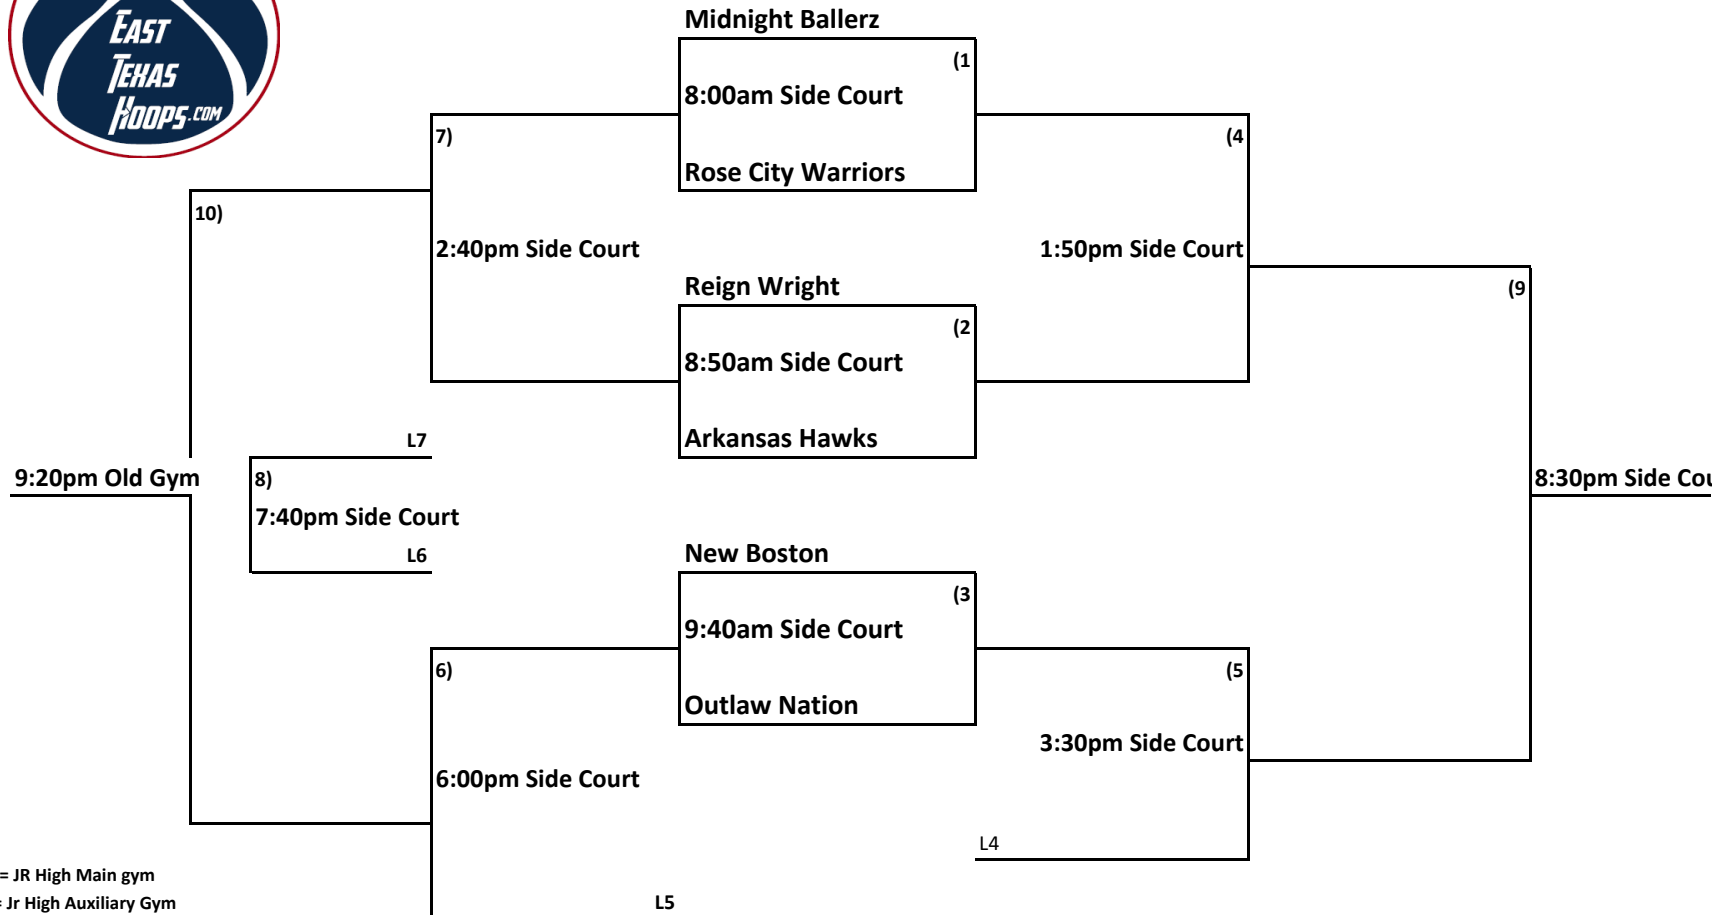

JV Boys

Main = JR High Main gym
 AUX = Jr High Auxiliary Gym
 HS main = HIGH School Main
 HS Side = High School Side Court
 HS OLD = High School old gym
 PE = PE Wallace

EACH TEAM PROVIDES THEIR OWN BASKETBALLS
EACH TEAM PROVIDES EITHER A CLOCK KEEPER OR BOOK KEEPER